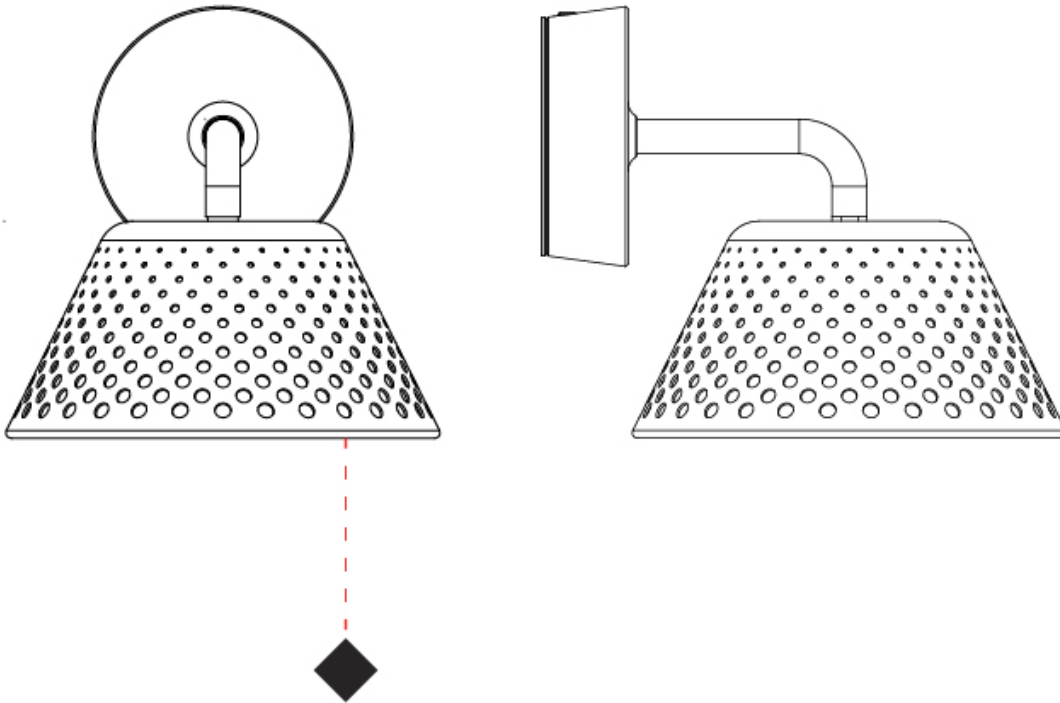

## MESH - STANDARD SURFACE

E9W575-

PROJECT \_\_\_\_\_

TYPE \_\_\_\_\_

SPECIFIER \_\_\_\_\_

QUANTITY \_\_\_\_\_

DATE \_\_\_\_\_

E