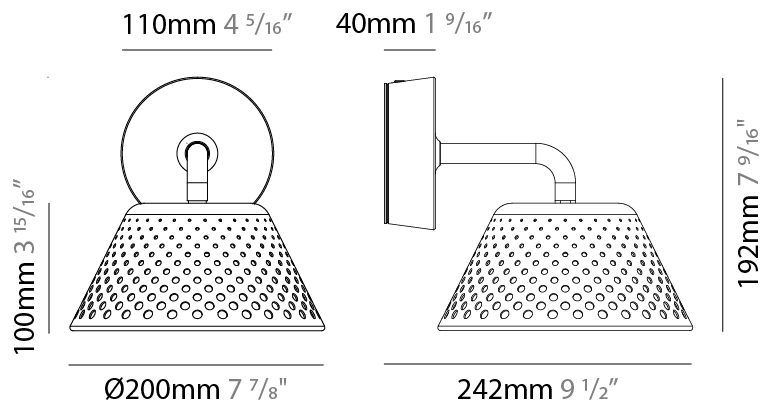

PROJECT	
TYPE	
SPECIFIER	
QUANTITY	
DATE	

MESH - STANDARD SURFACE

E9W575- -
base number   Color   Finish
                         Temperature   Options

1. To build a product code in our configurator select the specify button on the base model # product page
2. To build a manual product code on this datasheet choose from the options listed below in blue font and add the suffix to the base model #

GENERAL

Series: Mesh
Subseries: Mesh - Standard
Brand: Platek
Division: Exterior
Mounting Type: Surface
Mounting Location: Wall
Subcategory: Wall Effect

PHYSICAL

Shape: Abstract
Diameter (mm): 200
Diameter (in): 7 7/8
Height (mm): 192
Height (in): 7 9/16
Extension (mm): 242
Extension (in): 9 5/16
Light Distribution: Downlight
Screws: No visible screws
Diffuser: Polycarbonate
Fixture Finish: WHI / BRZ
Fixture Material: Metal
Upon Request: Finishes - Corten, Anthracite

ELECTRICAL

Lamp Type: LED
Input Wattage (W): 12
Input Voltage (V): 120 - 277

LED

Color Temperature (°K): 2700 / 3000 / 4000
Max. Delivered Lumen (lm): 310 / 320
Nominal Lumen (lm): 1050 / 1090
CRI: >90 CRI
Lamp Life (hrs): 60000

OPTICAL

Optic°: 87

RATINGS AND CERTIFICATIONS

Certified By: Certified for North American Standards
IP rating: IP65
IK Rating: IK07
Bug Rating: B0 U0 G0
Upon Request: Higher Maximum Ambient Temperature